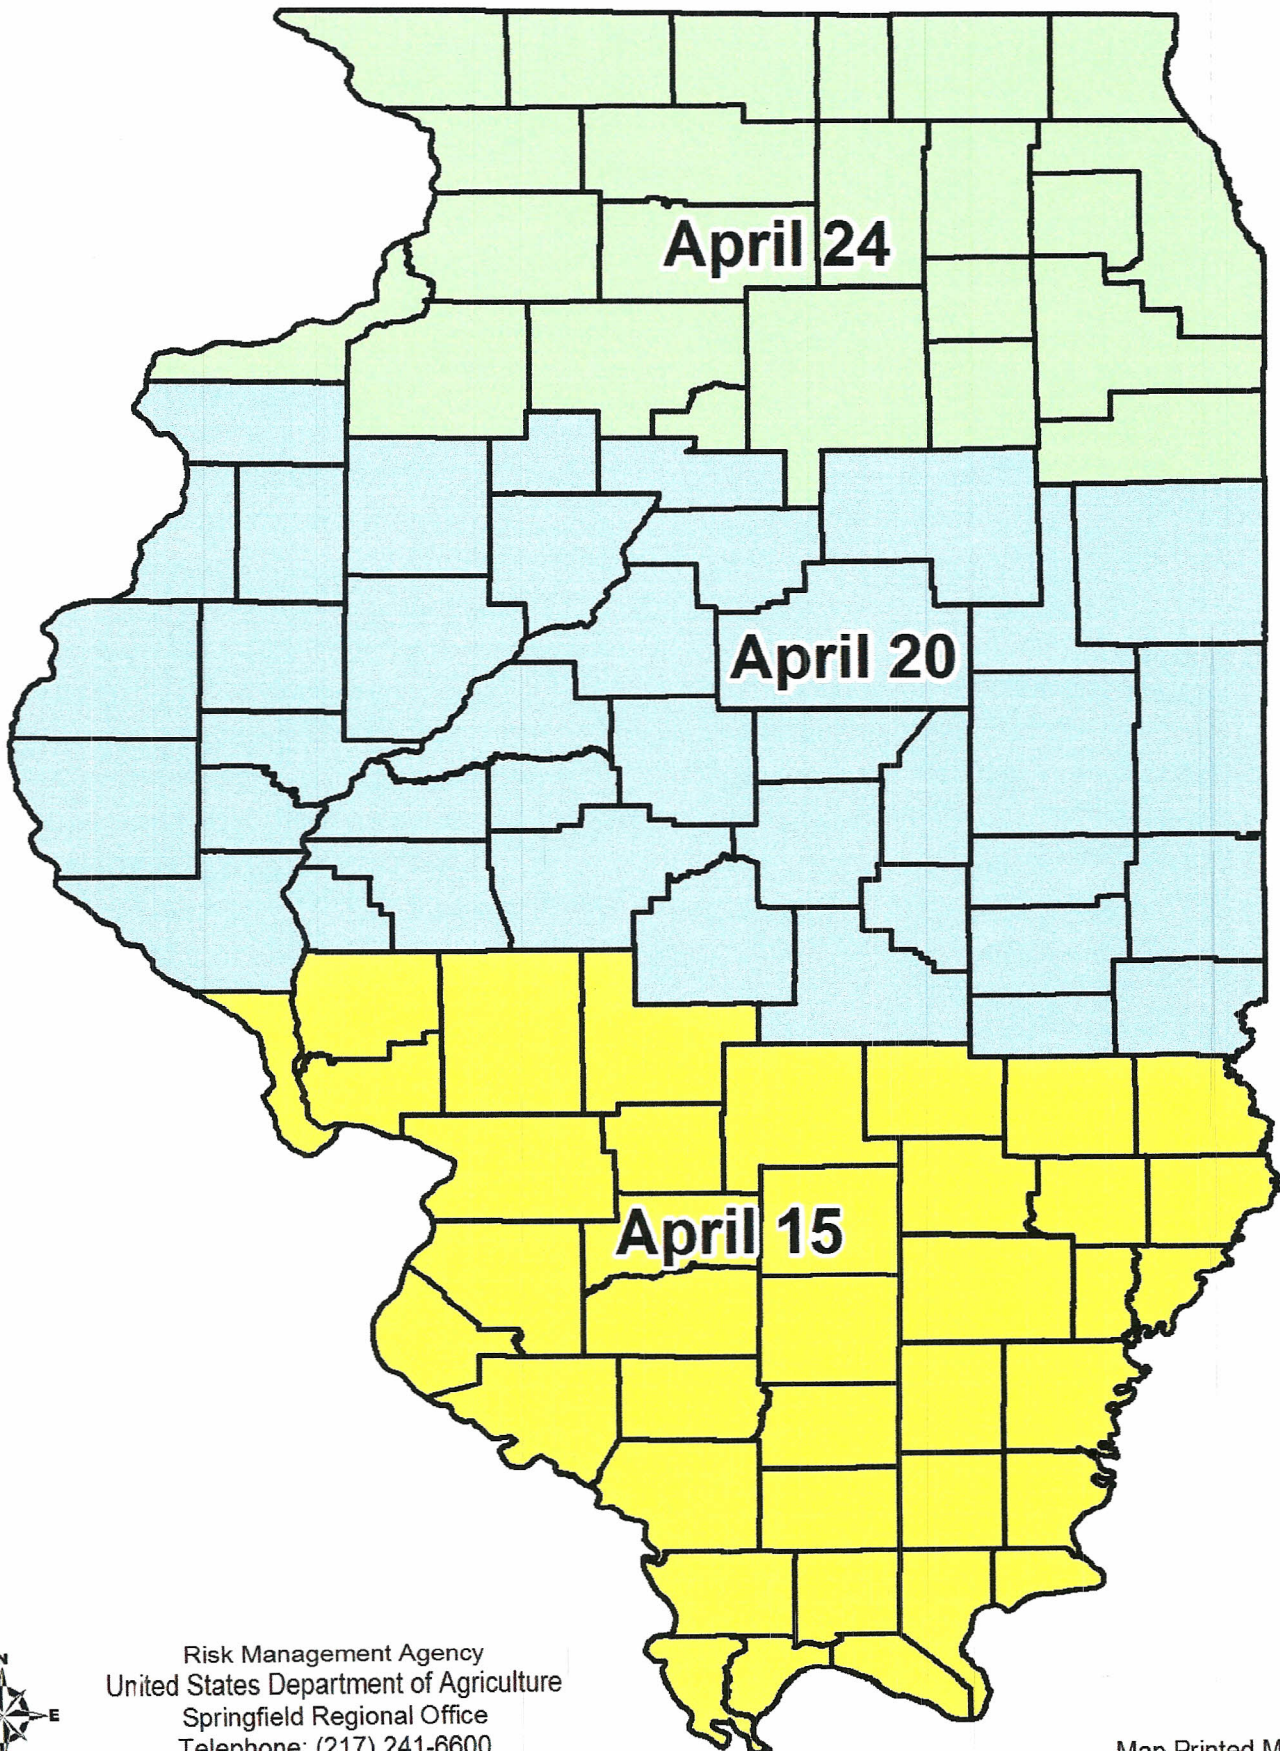

Illinois Initial Planting Dates for Corn

Risk Management Agency
United States Department of Agriculture
Springfield Regional Office
Telephone: (217) 241-6600

Map Printed May 3, 2013

Illinois Final Planting Dates for Corn

Risk Management Agency
United States Department of Agriculture
Springfield Regional Office
Telephone: (217) 241-6600

Map Printed May 3, 2013

Illinois Initial Planting Dates for Soybeans

Risk Management Agency
United States Department of Agriculture
Springfield Regional Office
Telephone: (217) 241-6600