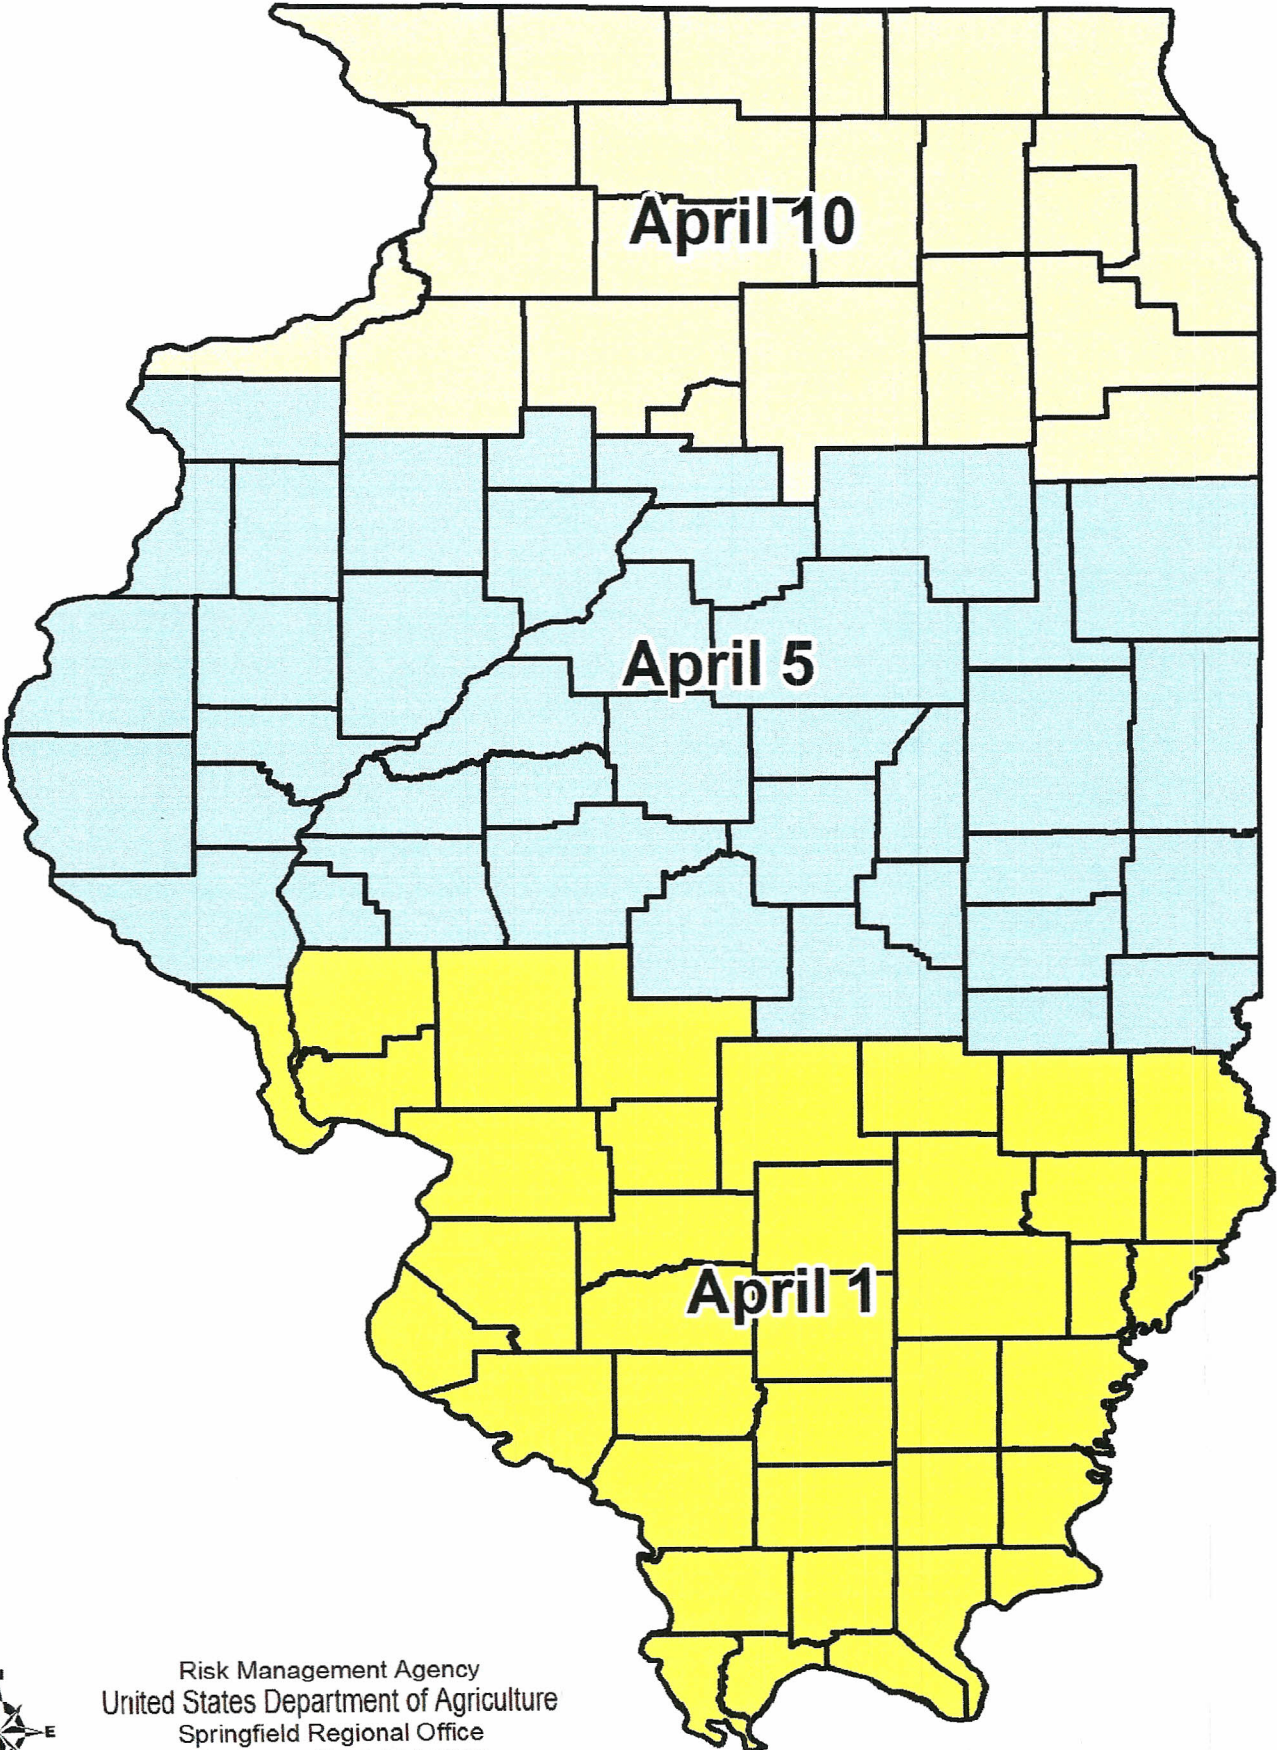

Illinois Initial Planting Dates for Corn

Risk Management Agency
United States Department of Agriculture
Springfield Regional Office
Telephone: (217) 241-6600

Map Printed May 3, 2013

Illinois Final Planting Dates for Corn

Risk Management Agency
United States Department of Agriculture
Springfield Regional Office
Telephone: (217) 241-6600

Map Printed May 3, 2013

Illinois Initial Planting Dates for Soybeans

Risk Management Agency
United States Department of Agriculture
Springfield Regional Office
Telephone: (217) 241-6600