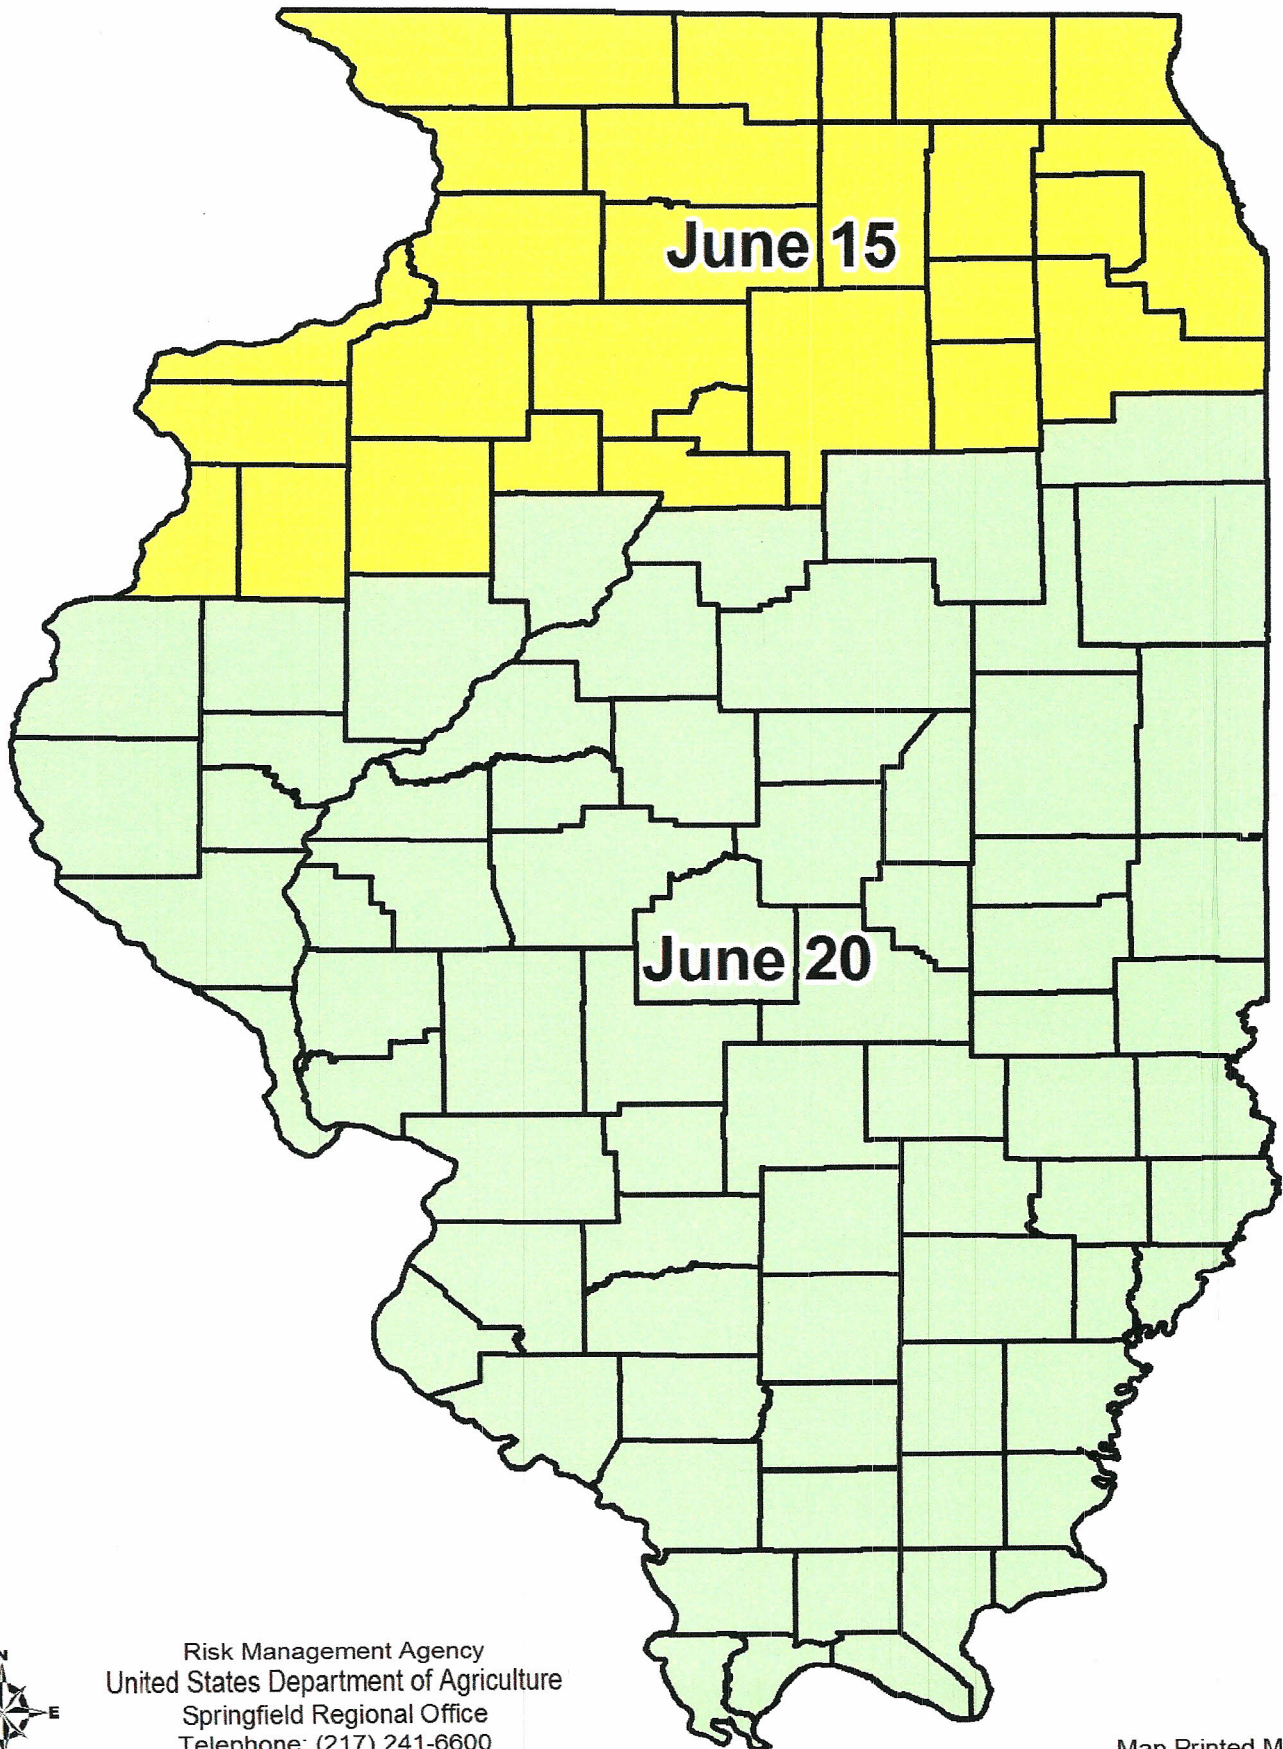

Illinois Initial Planting Dates for Corn

Risk Management Agency
United States Department of Agriculture
Springfield Regional Office
Telephone: (217) 241-6600

Map Printed May 3, 2013

Illinois Final Planting Dates for Corn

Risk Management Agency
United States Department of Agriculture
Springfield Regional Office
Telephone: (217) 241-6600

Map Printed May 3, 2013

Illinois Initial Planting Dates for Soybeans

Risk Management Agency
United States Department of Agriculture
Springfield Regional Office
Telephone: (217) 241-6600

Map Printed May 3, 2013

Illinois Final Planting Dates for Soybeans

Risk Management Agency
United States Department of Agriculture
Springfield Regional Office
Telephone: (217) 241-6600

Map Printed May 3, 2013